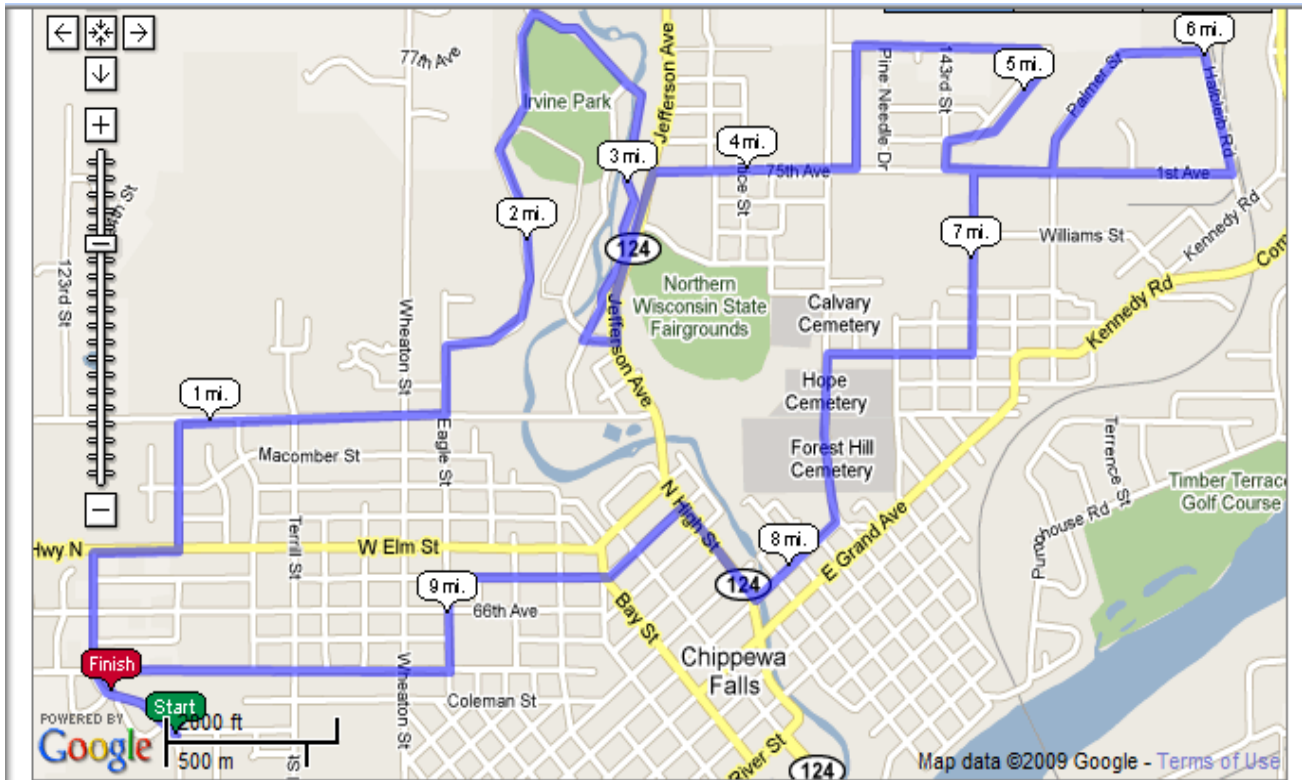

I Care 10 Mile

Elevation Profile

Total climb: 350 feet / 107 m

Total elevation change: 693 feet / 211 m