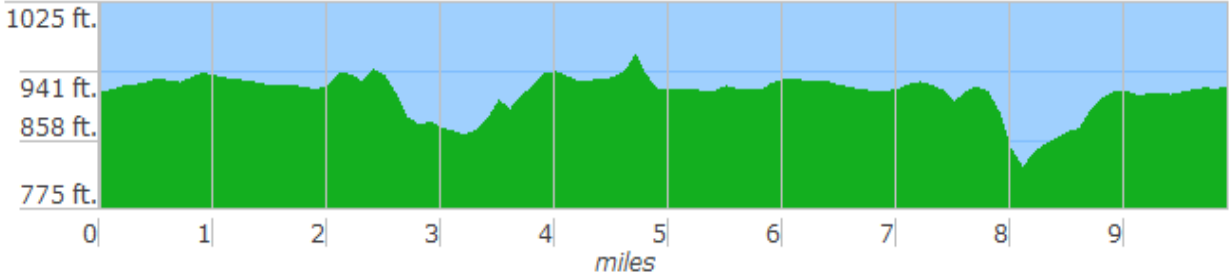

I Care 10 Mile

Elevation Profile

Total climb: 350 feet / 107 m

Total elevation change: 693 feet / 211 m